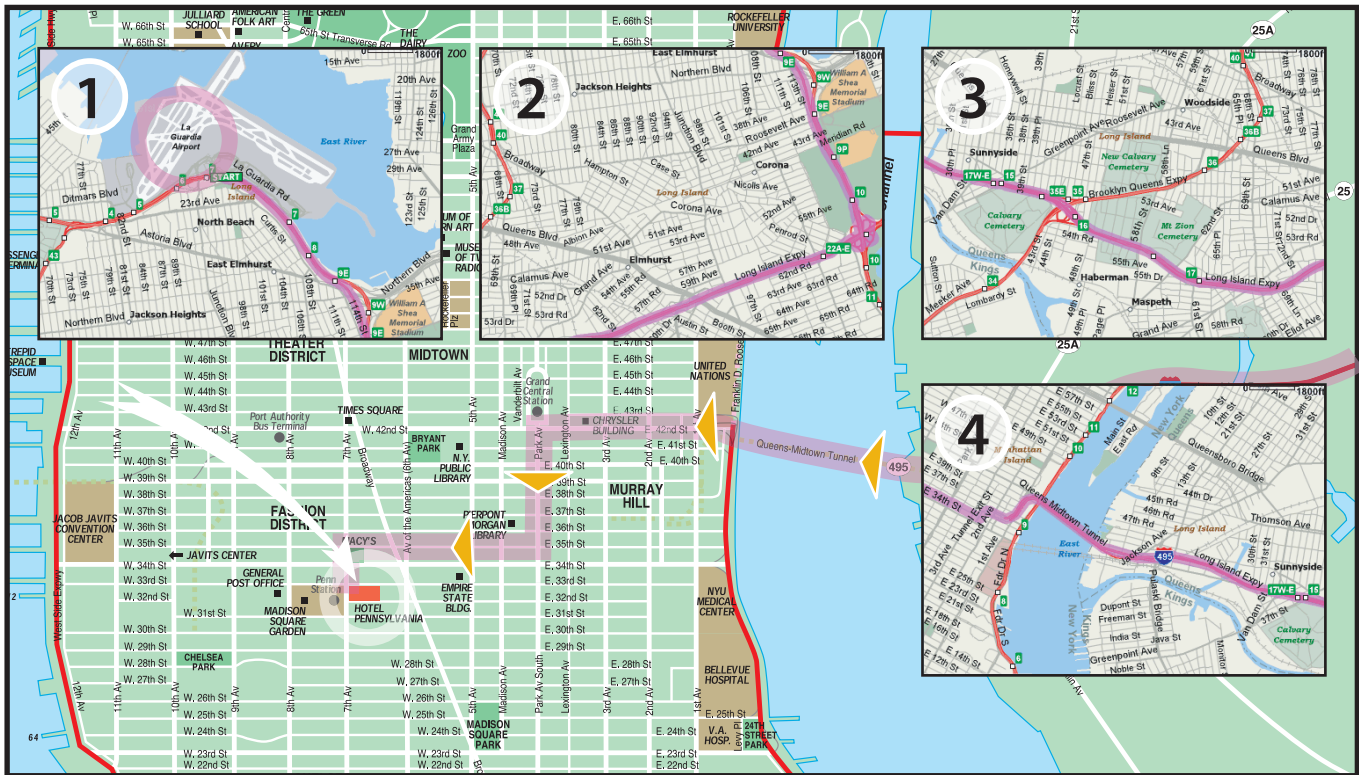

NEW YORK'S
**HOTEL
 PENNSYLVANIA**

Directions from LaGuardia Airport to Hotel Pennsylvania.

1. Start out going **SOUTHEAST** on **GRAND CENTRAL PKWY E.** (2.4 miles)
2. Take the **I-495 / L. I. EXPWY** exit- **EXIT 10-** toward **MIDTOWN TUN. / EASTERN L. I..** (0.1 miles)
3. Take the **I-495 E / L I EXPWY** exit on the **LEFT** toward **EASTERN LI.** (0.2 miles)
4. Take the **I-495 E / L I EXPWY** exit toward **EASTERN L I.** (0.1 miles)
5. Take the **GRAND CENTRAL PKWY** exit toward **TRIBORO BR.** (0.2 miles)
6. Take the **GRAND CENTRAL PKY WEST** exit- **EXIT 10W.** (0.3 miles)
7. Merge onto **I-495 W** via the exit on the **LEFT** (Portions toll). (7.4 miles)
8. Keep **LEFT** at the fork in the ramp. (<0.1 miles)
9. Turn **RIGHT** onto **E 35TH ST.** (0.8 miles)
10. Turn **LEFT** onto **7TH AVE.** (0.1 miles)
11. End at **401 7th Ave.**

Total Est. Time: 35 minutes (Traffic dependent) | Total Est. Distance: 12.00 miles

HOTEL PENNSYLVANIA
 HOTEL PENNSYLVANIA

401 Seventh Avenue, New York, NY 10001-2062 • 212.736.5000 • Fax. 212.502.8712
 Toll Free Reservations 800.223.8585 • www.hotelpenn.com