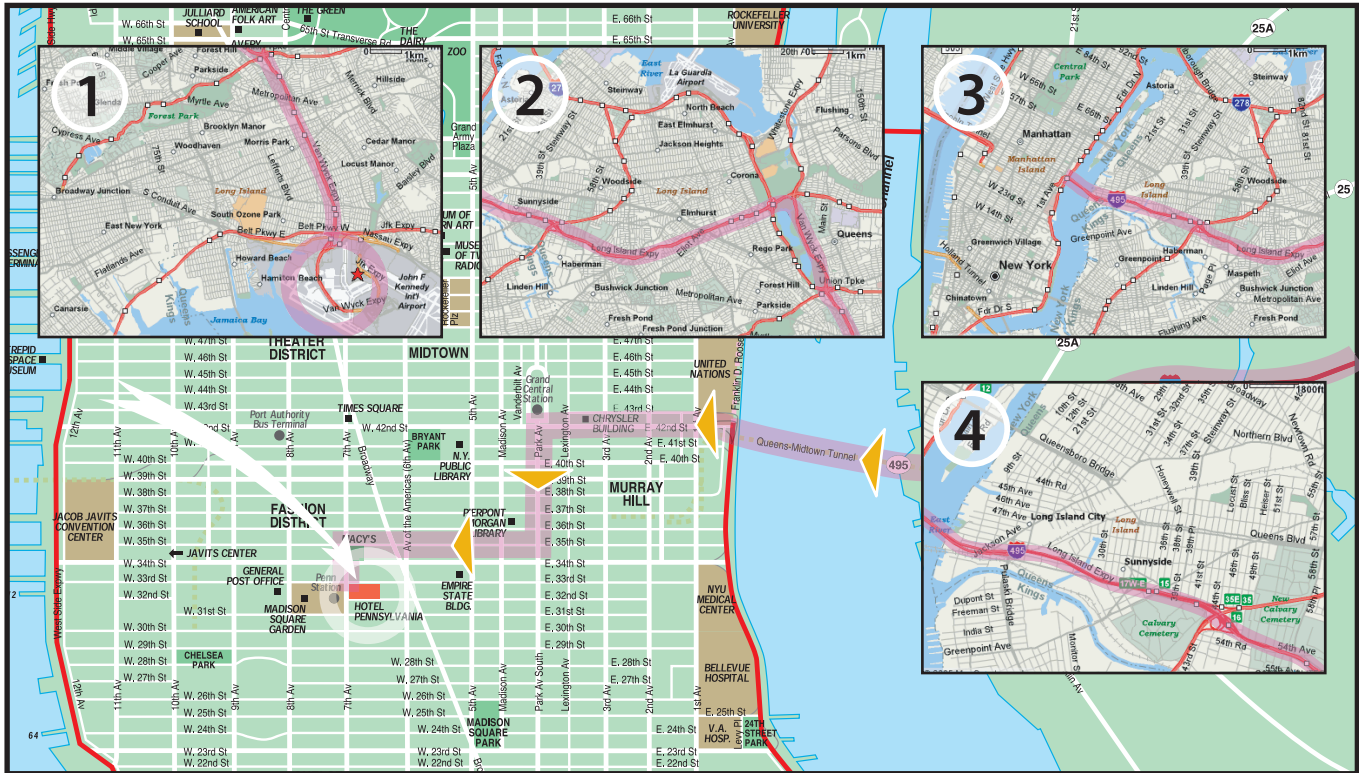

NEW YORK'S
**HOTEL
 PENNSYLVANIA**

Directions from JFK Airport to Hotel Pennsylvania.

1. Start out going on S CARGO RD. toward N BOUNDARY RD. (0.1 miles)
2. Turn LEFT onto N BOUNDARY RD. (0.1 miles)
3. Merge onto JFK EXPY toward I-678 / VAN WYCK EXPWY / RT-878 / NASSAU EXPWY / RT-27 / BELT PKWY. (0.3 miles)
4. Take the ramp toward ROCKAWAY BLVD EAST / BELT PKWY WEST / I-678 / VAN WYCK EXPWY. (0.1 miles)
5. Take the ramp toward BELT PKWY WEST / I-678 / VAN WYCK EXPWY. (0.2 miles)
6. Merge onto NASSAU EXPY. (0.3 miles)
7. Merge onto VAN WYCK EXPY / I-678 N. (3.7 miles)
8. Merge onto GRAND CENTRAL PKWY W via EXIT 10 on the LEFT toward LA GUARDIA AIRPORT / TRIBORO BR. (1.9 miles)
9. Take the I-495 W / LI EXPWY exit- EXIT 10- toward MIDTOWN TUN. (0.3 miles)
10. Take the GRAND CENTRAL PKY WEST exit- EXIT 10W. (0.3 miles)
11. Merge onto I-495 W via the exit on the LEFT (Portions toll). (7.4 miles)
12. Keep LEFT at the fork in the ramp. (<0.1 miles)
13. Turn RIGHT onto E 35TH ST. (0.8 miles)
14. Turn LEFT onto 7TH AVE. (0.1 miles)
15. End at 401 7th Ave.

Total Est. Time: 50 minutes (Traffic dependent) | Total Est. Distance: 16.45 miles

401 Seventh Avenue, New York, NY 10001-2062 • 212.736.5000 • Fax. 212.502.8712
 Toll Free Reservations 800.223.8585 • www.hotelpenn.com