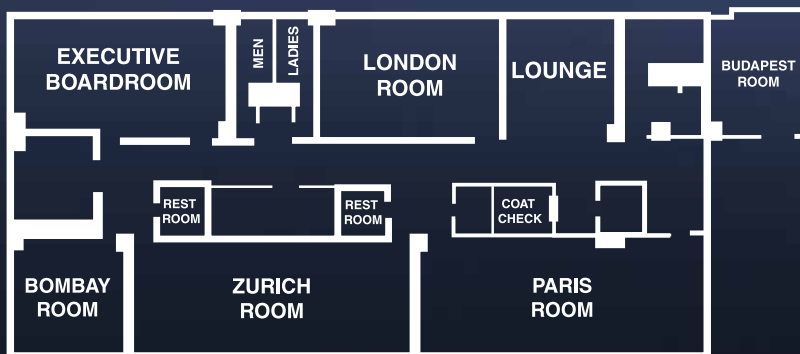

6th Floor Conference Center

NEW YORK'S
**HOTEL
PENNSYLVANIA**

401 Seventh Avenue, New York, NY 10001-2062 • 212.736.5000 • Fax: 212.502.8712
Toll Free Reservations 800.223.8585 • www.hotelpenn.com