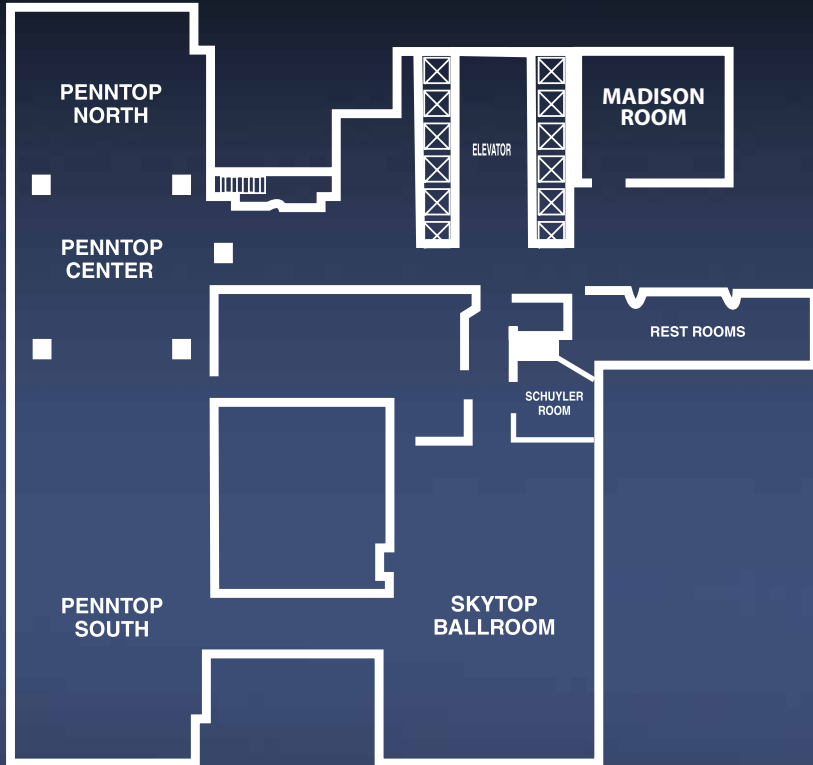

CONFERENCE FACILITY DETAILS

ROOM	MEETING	BANQUET	RECEPTION	CLASSROOM	SQ. FT.	HT.
18TH FLOOR:						
Penntop Ballroom	800	600	1000	400	7,740	19'6"
Penntop North	150	120	-	80	1,890	19'6"
Penntop Center	150	120	-	80	1,350	19'6"
Penntop South	500	360	-	300	4,500	19'6"
Schuyler Room	30	20	-	24	380	8'
Madison Room	140	90	-	80	1,134	10'
Skytop Ballroom	500	350	600	275	3,740	14'
6TH FLOOR CONFERENCE CENTER:						
Budapest Suite	45	-	-	30	522	8'
London Suite	60	-	-	30	522	8'
Paris Suite	80	-	-	45	774	8'
Zurich Suite	80	-	-	45	756	8'
Boardroom	18	-	-	-	576	8'
Bombay Room	10	-	-	-	360	8'
OTHER FACILITIES:						
Gold Ballroom	440	330	-	240	3,290	14'